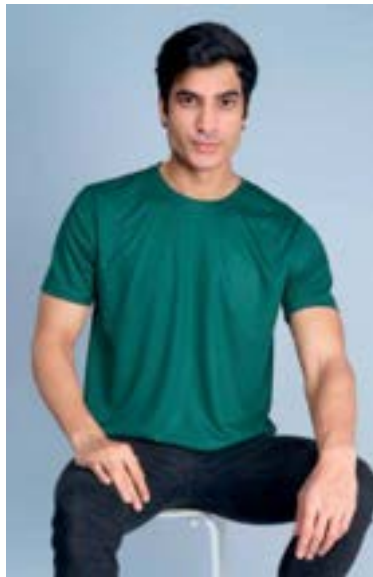

JMP
MAX DRI

Item Code: #027

Brand Name: JMP Max Dri

Available in size:

S-M-L-XL-XXL

GSM: 180 GSM

Composition: Micro Poly

Knit type: Nirmal

Remarks

Classic fit

Comfort fit

Compatible for Printing Sublimation,
Screen Printing, Rubber, Sticker &
Embroidery

Single Pcs Pack / 6 Pcs. Master Polybag

Available in colors