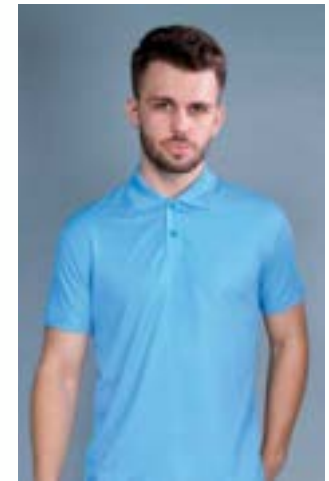

JMP
MAX DRI

Available in colors