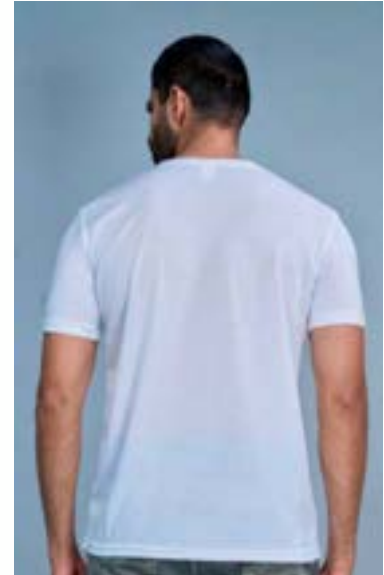

Item Code: #668

Brand Name: Finix

Available in size:
S-M-L-XL-XXL

GSM: 80 GSM

Composition: 100 % PP

Knit type: Single jersey

Remarks

Compatible for all type of printing
Single Pcs Pack / 10 Pcs. Master Pack

Available in white only